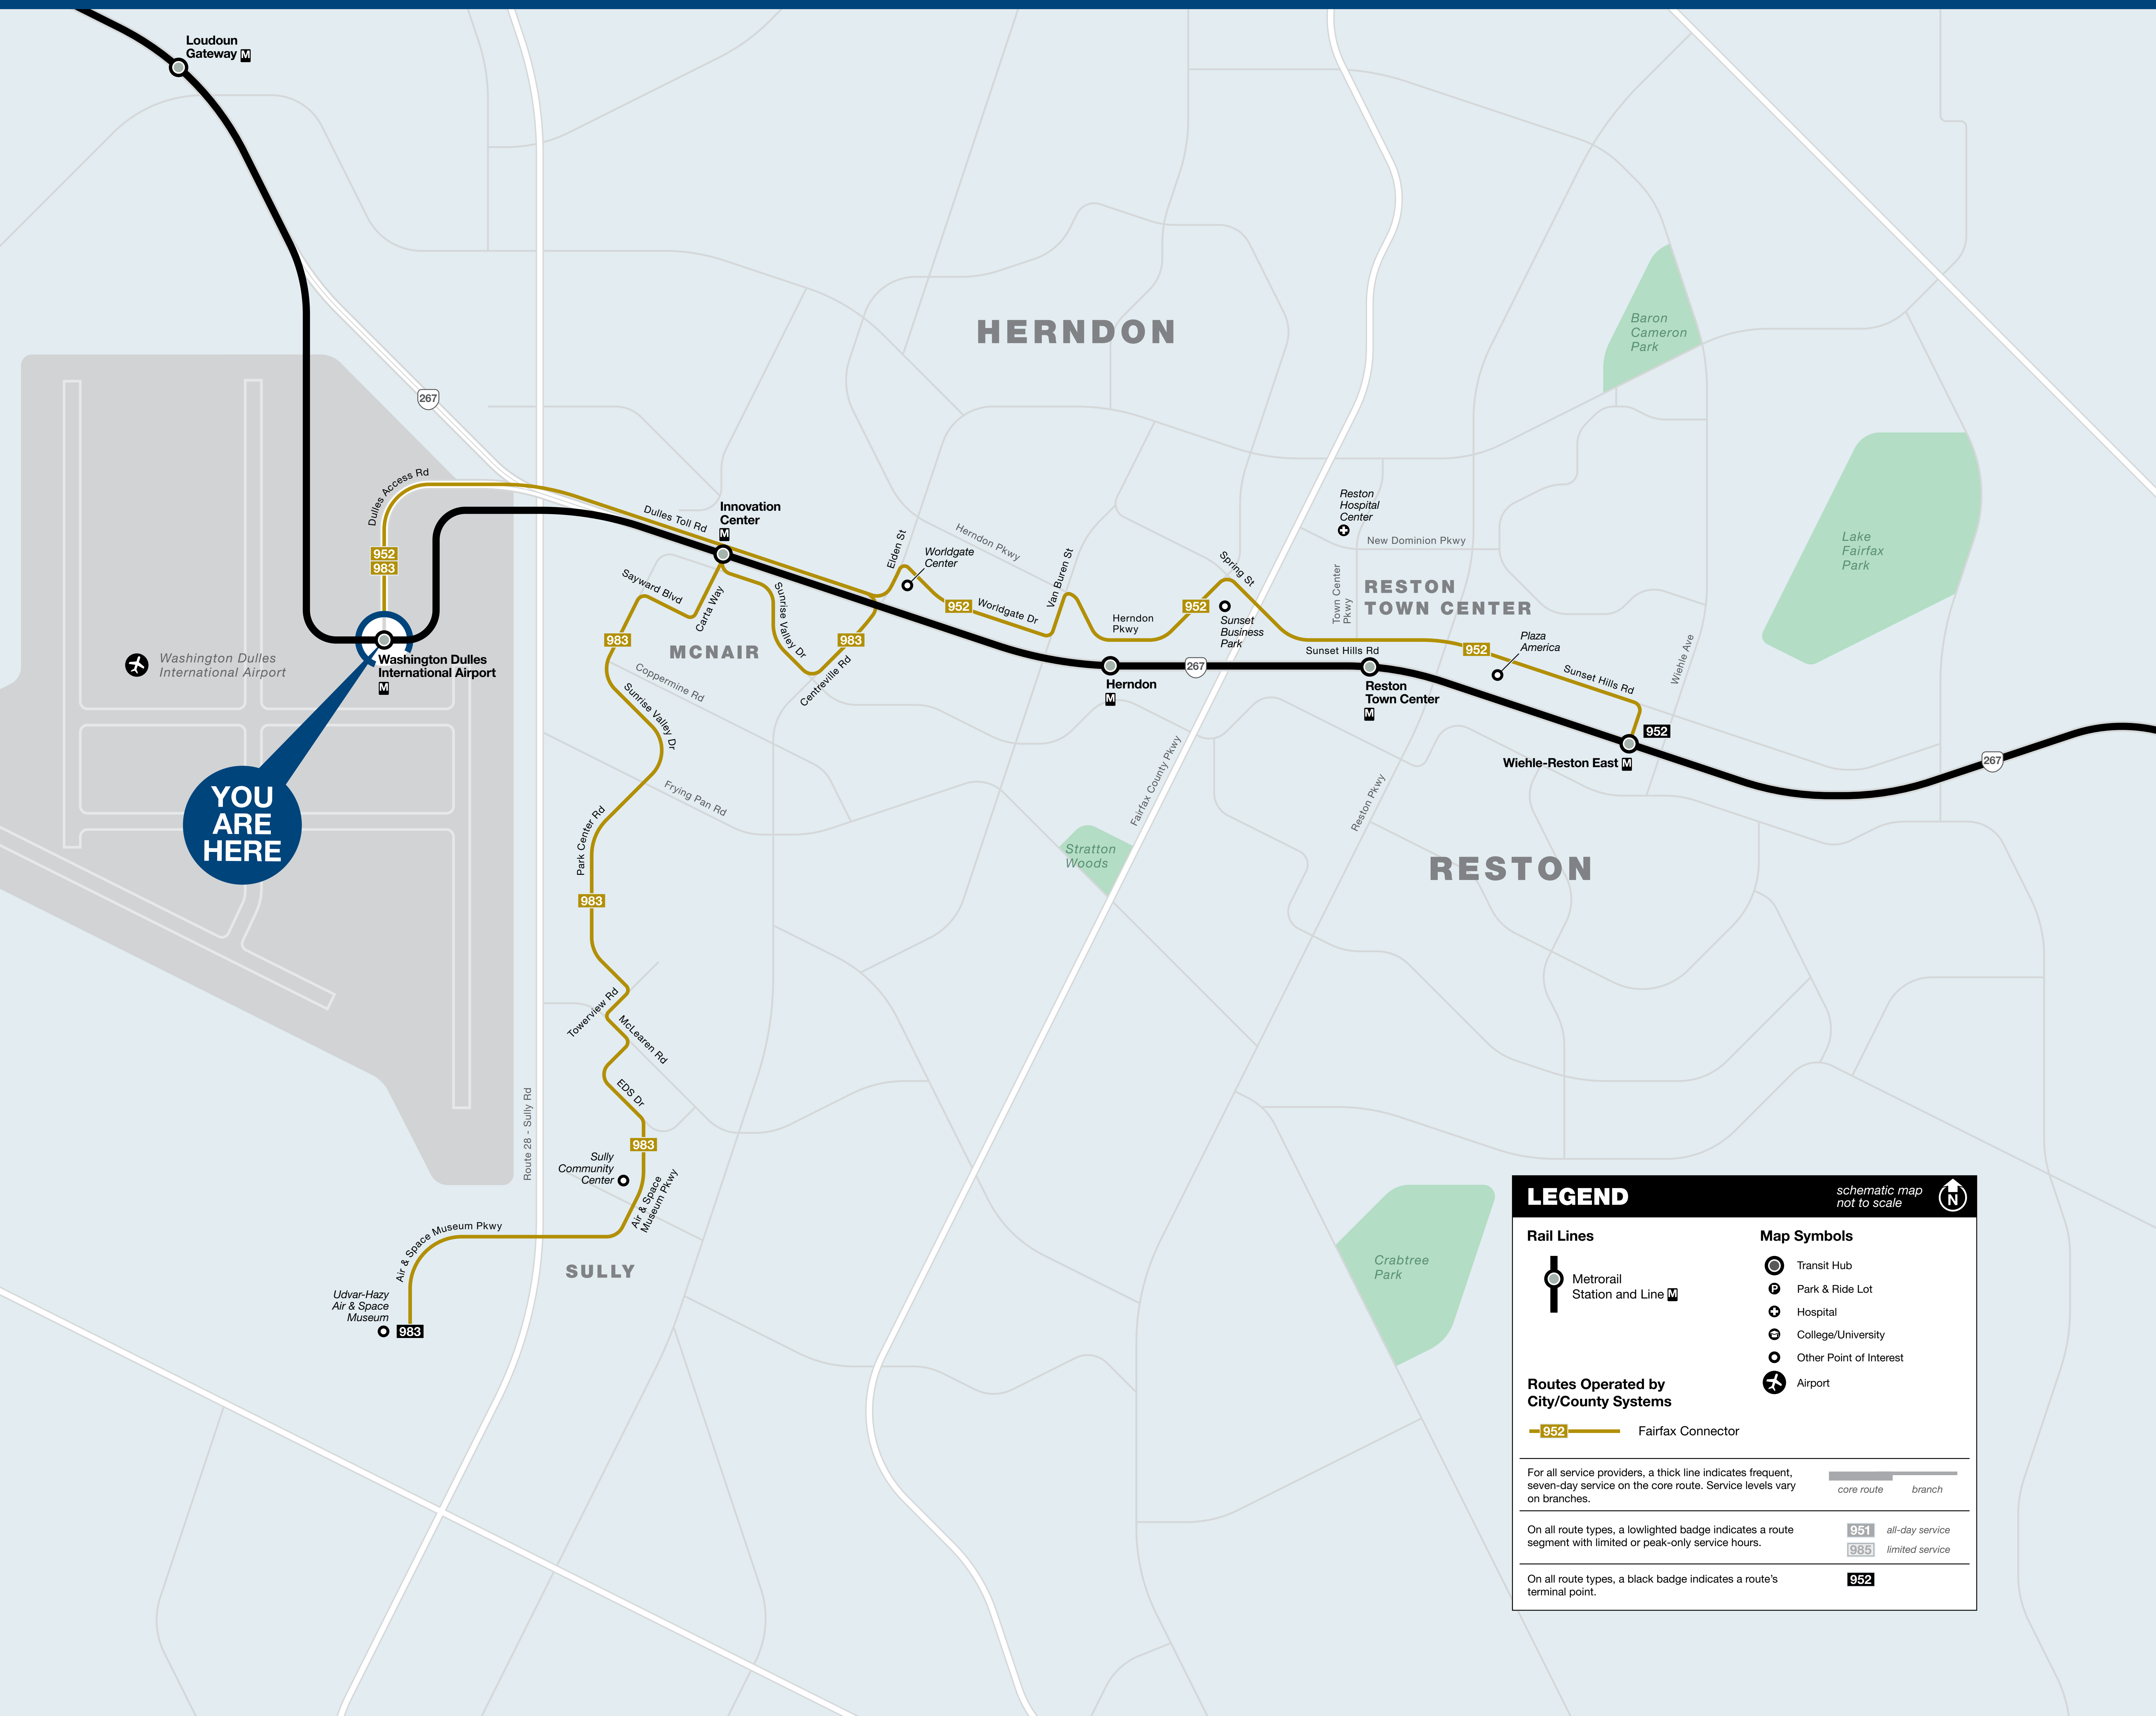

Bus Service from Washington Dulles International Airport

BUS SERVICE FREQUENCY

The table shows approximate minutes between buses; check schedules for full details

ROUTE	DESTINATION	BOARD AT BUS STOP	MONDAY TO FRIDAY				SATURDAY		SUNDAY	
			AM RUSH	MIDDAY	PM RUSH	EVENING	DAY	EVENING	DAY	EVENING
METROBUS M Metrobus SHUTTLE		A	During track work and/or rail shutdown events, location marked on the map will be served by Metro shuttle buses.							
FAIRFAX CONNECTOR										
952	Wiehle-Reston East M	B	20	60	20	60	60	60	60	60
983	Air & Space Museum Udvar-Hazy Center	B	25	60	25	--	60	--	60	--

BUS BOARDING MAP

July 2022

information wmata.com | 202-637-7000 | 202-638-3780

busETA and General Inquiries

Para busETA y información general, llame al 202-637-7000 (TTY 202-638-3780) o visite wmata.com.

경보나 busETA 또는 언어 지원 관련 문의는 202-637-7000 (TTY 202-638-3780) 으로 전화하십시오. 스페인이 묻는 #을 누르시고, 기타 언어 관련 문의는 88을 누른 후 #을 누르십시오. 또는 wmata.com 을 방문하십시오.