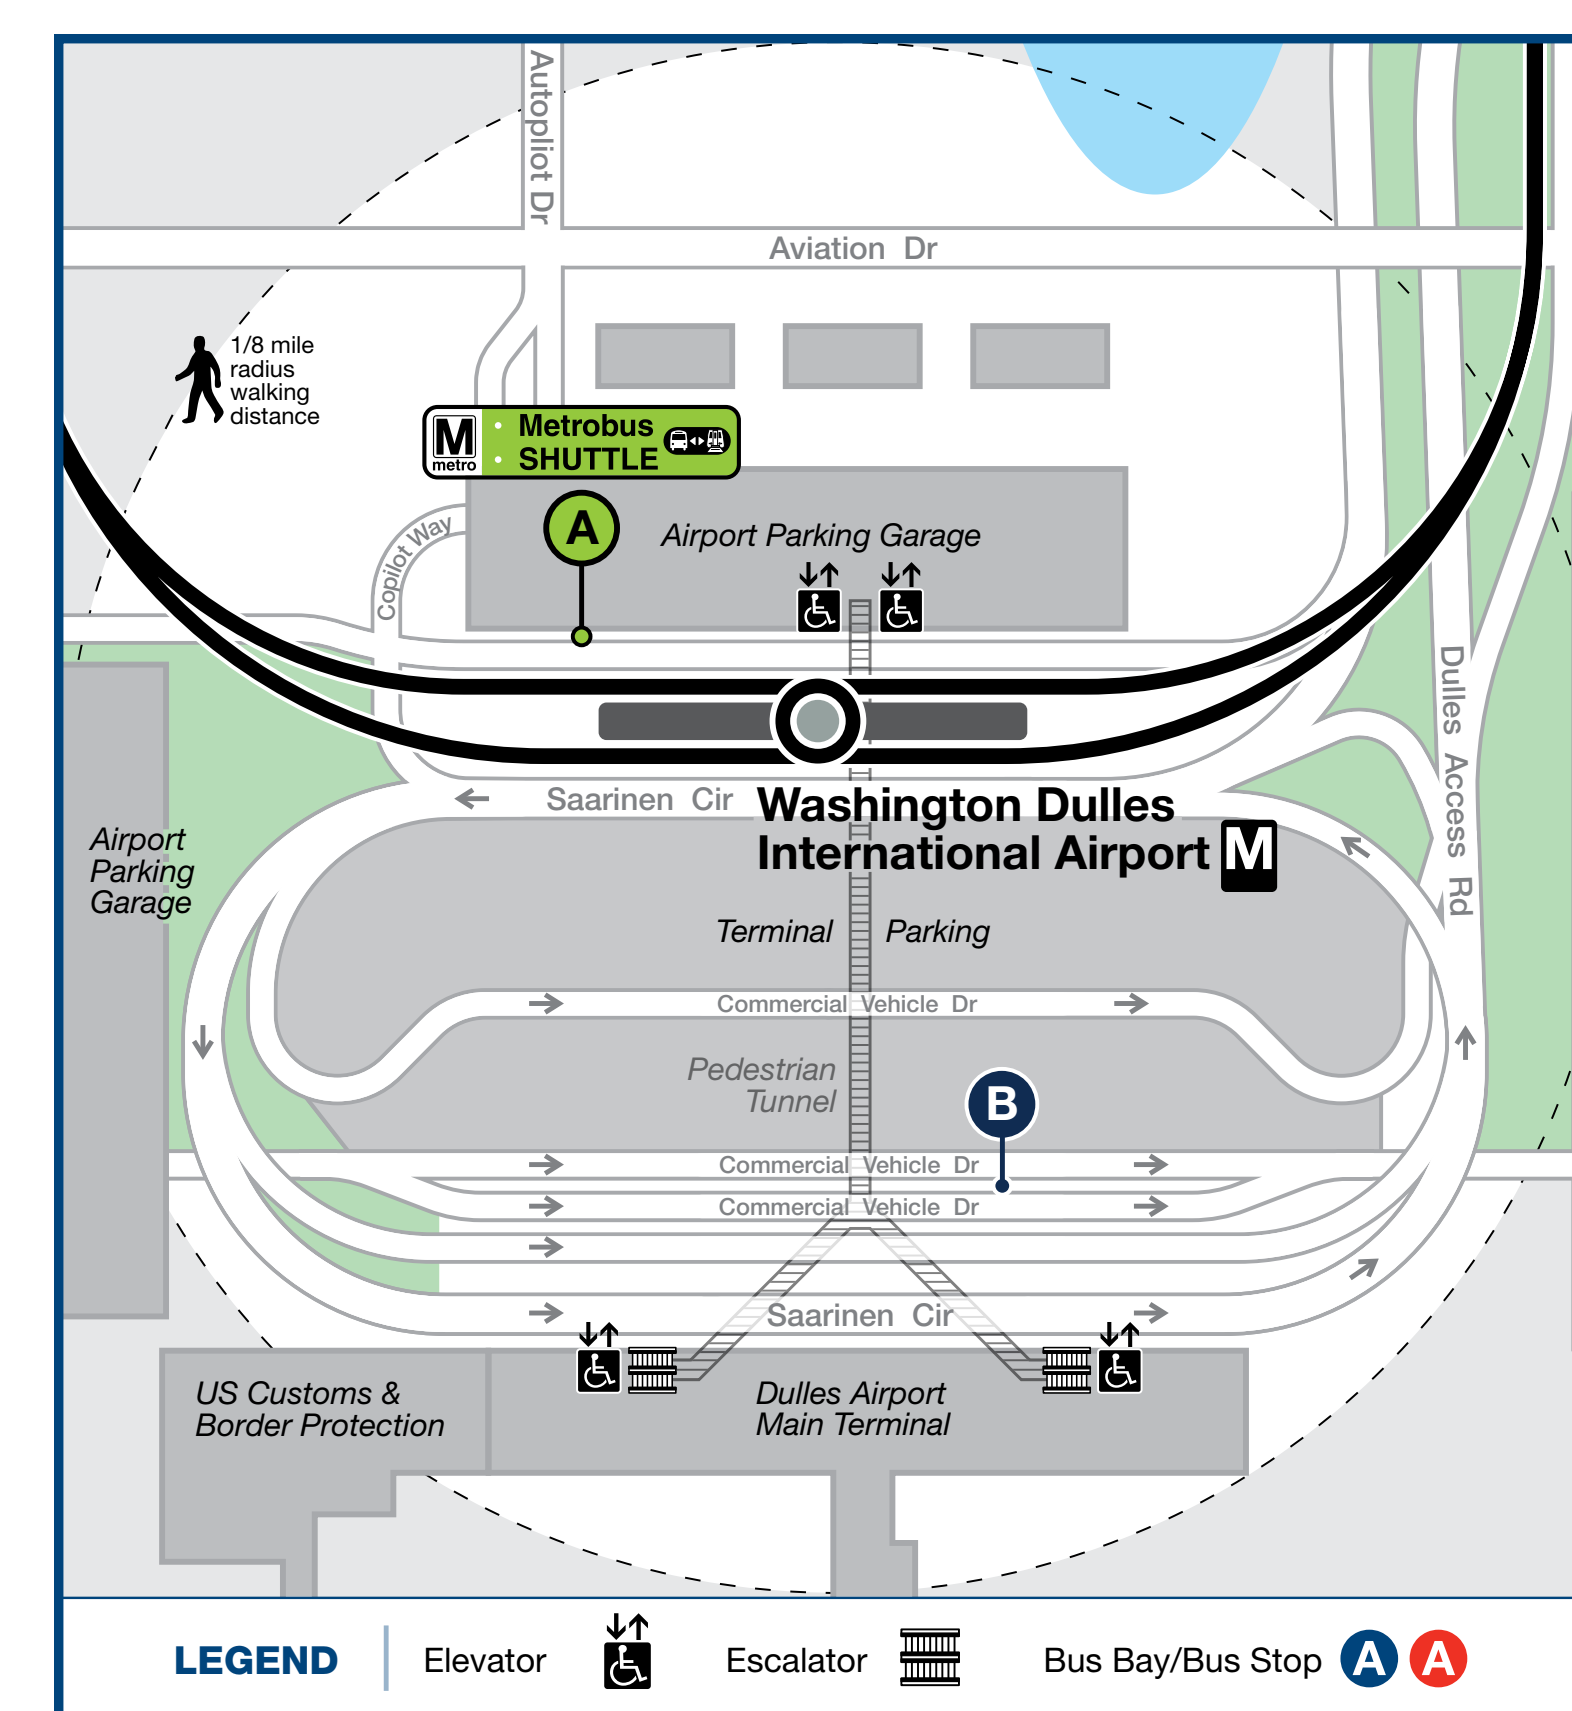

Bus Service from Washington Dulles International Airport

BUS SERVICE FREQUENCY

The table shows approximate minutes between buses; check schedules for full details

ROUTE	DESTINATION	BOARD AT BUS STOP	MONDAY TO FRIDAY				SATURDAY		SUNDAY	
			AM RUSH	MIDDAY	PM RUSH	EVENING	DAY	EVENING	DAY	EVENING
METROBUS M Metrobus SHUTTLE		A	During track work and/or rail shutdown events, location marked on the map will be served by Metro shuttle buses.							
FAIRFAX CONNECTOR										
952	Wiehle-Reston East M	B	20	60	20	60	60	60	60	60
983	Air & Space Museum Udvar-Hazy Center	B	25	60	25	--	60	--	60	--

BUS BOARDING MAP

July 2022

information wmata.com | 202-637-7000 | 202-638-3780

busETA and General Inquiries

Para busETA y información general, llame al 202-637-7000 (TTY 202-638-3780) o visite wmata.com.

경보나 busETA 또는 언어 지원 관련 문의는 202-637-7000 (TTY 202-638-3780) 으로 전화하십시오. 스페인이 묻는 #을 누르시고, 기타 언어 관련 문의는 88을 누른 후 #을 누르십시오. 또는 wmata.com 을 방문하십시오.

metroAlerts
Sign up today at wmata.com/MetroAlerts

Metro is accessible.
Metro es accesible.
메트로는 접속 가능합니다.